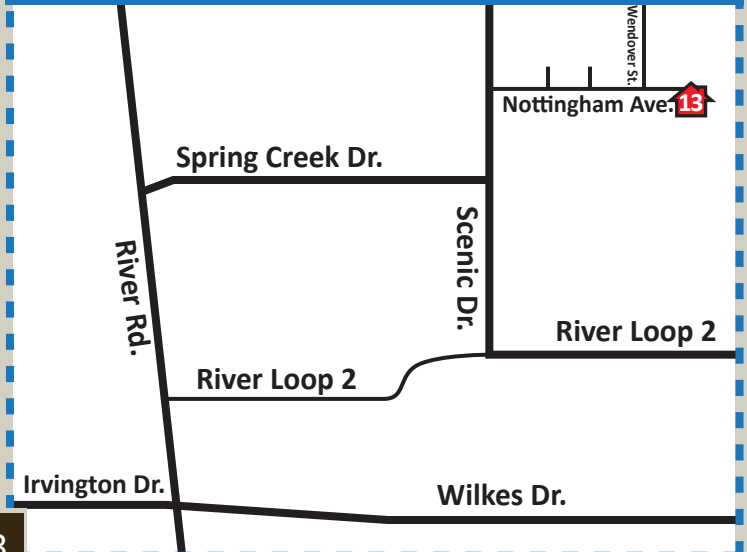

Home 1: 27113 Briggs Hill Rd., Eugene, OR 97405

Note:
3.2 miles from Bailey Hill/Lorane Hwy on Spencer Creek Rd., then turn left onto Briggs Hill house on right 3.4 mi down the road.

Home 2: 86388 Vineyard Hill Dr., Eugene, OR 97405

Note:
From Bailey Hill Rd, the home is approx 1.5 miles down Gimple Hill Rd. Enter at "the Vineyards" and follow the Tour of Homes signs.

Home 3: 2944 Summit Sky Blvd, Eugene, OR 97405

Home 4: 3037 Deerbrush Way, Eugene, OR 97405

Home 5: 3467 Timberbrook Way, Eugene, OR 97405

Home 6: 2421 McLean Blvd., Eugene, OR 97405

Home 7: 857 W. 35th Pl., Eugene, OR 97405

Home 8: 1534 Charnelton Alley, Eugene, OR 97401

Home 9: 1469 Piper Ln., Eugene, OR 97401

Home 10: 1430 Piper Ln., Eugene, OR 97401

Home 11: 1703 Victorian Way, Eugene, OR 97401

Home 12: 2705 Lord Byron Pl., Eugene, OR 97408

Home 13: 650 Nottingham Ave., Eugene, OR 97404

Home 14: 1157 S. 41st St., Springfield, OR 97478