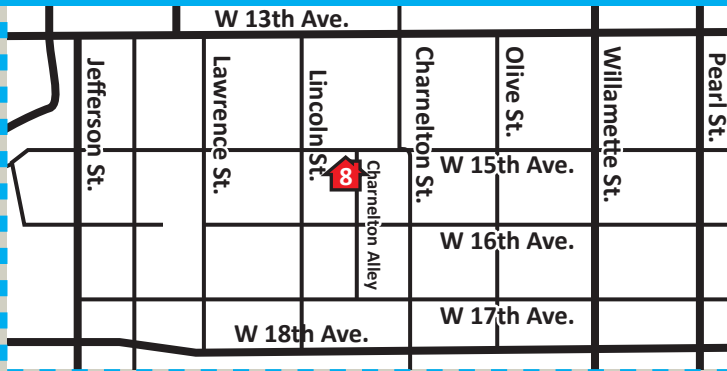

Home 1: 27113 Briggs Hill Rd., Eugene, OR 97405

Note:
3.2 miles from Bailey Hill/Lorane Hwy on Spencer Creek Rd., then turn left onto Briggs Hill house on right 3.4 mi down the road.

Home 2: 86388 Vineyard Hill Dr., Eugene, OR 97405

Note:
From Bailey Hill Rd, the home is approx 1.5 miles down Gimple Hill Rd. Enter at "the Vineyards" and follow the Tour of Homes signs.

Home 3: 2944 Summit Sky Blvd, Eugene, OR 97405

Home 4: 3037 Deerbrush Way, Eugene, OR 97405

Home 5: 3467 Timberbrook Way, Eugene, OR 97405

Home 6: 2421 McLean Blvd., Eugene, OR 97405

Home 7: 857 W. 35th Pl., Eugene, OR 97405

Home 8: 1534 Charnelton Alley, Eugene, OR 97401

Home 9: 1469 Piper Ln., Eugene, OR 97401

Home 10: 1430 Piper Ln., Eugene, OR 97401

Home 11: 1703 Victorian Way, Eugene, OR 97401

Home 12: 2705 Lord Byron Pl., Eugene, OR 97408

Home 13: 650 Nottingham Ave., Eugene, OR 97404

Home 14: 1157 S. 41st St., Springfield, OR 97478