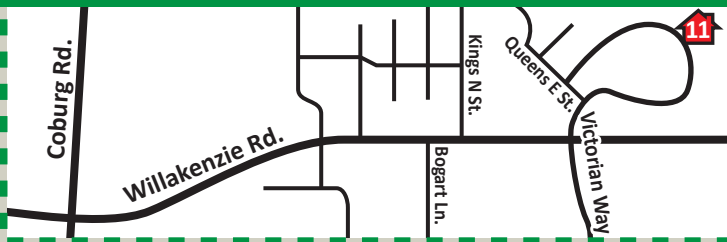

Home 1: 27113 Briggs Hill Rd., Eugene, OR 97405

Note:
3.2 miles from Bailey Hill/Lorane Hwy on Spencer Creek Rd., then turn left onto Briggs Hill house on right 3.4 mi down the road.

Home 2: 86388 Vineyard Hill Dr., Eugene, OR 97405

Note:
From Bailey Hill Rd, the home is approx 1.5 miles down Gimple Hill Rd. Enter at "the Vineyards" and follow the Tour of Homes signs.

Home 3: 2944 Summit Sky Blvd, Eugene, OR 97405

Home 4: 3037 Deerbrush Way, Eugene, OR 97405

Home 5: 3467 Timberbrook Way, Eugene, OR 97405

Home 6: 2421 McLean Blvd., Eugene, OR 97405

Home 7: 857 W. 35th Pl., Eugene, OR 97405

Home 8: 1534 Charnelton Alley, Eugene, OR 97401

Home 9: 1469 Piper Ln., Eugene, OR 97401

Home 10: 1430 Piper Ln., Eugene, OR 97401

Home 11: 1703 Victorian Way, Eugene, OR 97401

Home 12: 2705 Lord Byron Pl., Eugene, OR 97408

Home 13: 650 Nottingham Ave., Eugene, OR 97404

Home 14: 1157 S. 41st St., Springfield, OR 97478