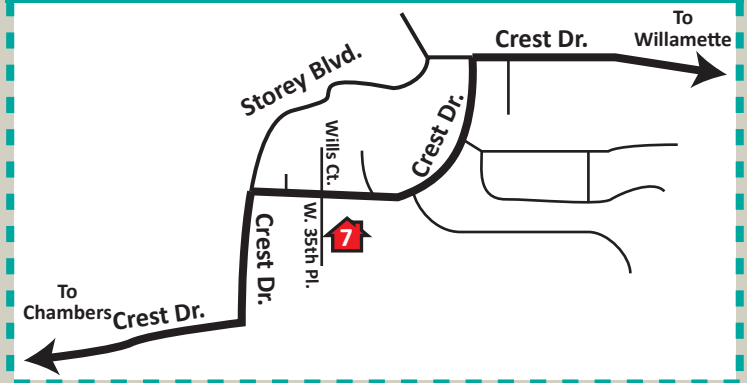

Home 1: 27113 Briggs Hill Rd., Eugene, OR 97405

Note:
3.2 miles from Bailey Hill/Lorane Hwy on Spencer Creek Rd., then turn left onto Briggs Hill house on right 3.4 mi down the road.

Home 2: 86388 Vineyard Hill Dr., Eugene, OR 97405

Note:
From Bailey Hill Rd, the home is approx 1.5 miles down Gimple Hill Rd. Enter at "the Vineyards" and follow the Tour of Homes signs.

Home 3: 2944 Summit Sky Blvd, Eugene, OR 97405

Home 4: 3037 Deerbrush Way, Eugene, OR 97405

Home 5: 3467 Timberbrook Way, Eugene, OR 97405

Home 6: 2421 McLean Blvd., Eugene, OR 97405

Home 7: 857 W. 35th Pl., Eugene, OR 97405

Home 8: 1534 Charnelton Alley, Eugene, OR 97401

Home 9: 1469 Piper Ln., Eugene, OR 97401

Home 10: 1430 Piper Ln., Eugene, OR 97401

Home 11: 1703 Victorian Way, Eugene, OR 97401

Home 12: 2705 Lord Byron Pl., Eugene, OR 97408

Home 13: 650 Nottingham Ave., Eugene, OR 97404

Home 14: 1157 S. 41st St., Springfield, OR 97478