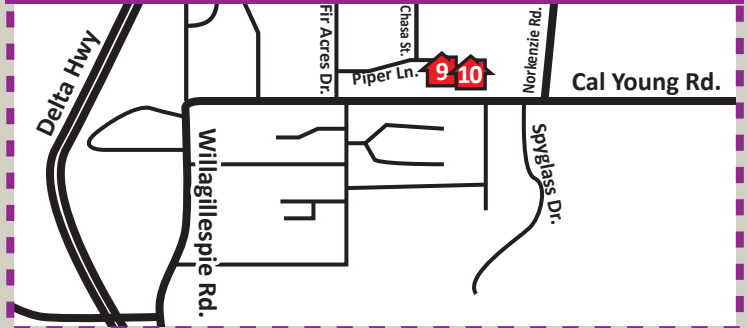

Home 1: 27113 Briggs Hill Rd., Eugene, OR 97405

Note:
3.2 miles from Bailey Hill/Lorane Hwy on Spencer Creek Rd., then turn left onto Briggs Hill house on right 3.4 mi down the road.

Home 2: 86388 Vineyard Hill Dr., Eugene, OR 97405

Note:
From Bailey Hill Rd, the home is approx 1.5 miles down Gimple Hill Rd. Enter at "the Vineyards" and follow the Tour of Homes signs.

Home 3: 2944 Summit Sky Blvd, Eugene, OR 97405

Home 4: 3037 Deerbrush Way, Eugene, OR 97405

Home 5: 3467 Timberbrook Way, Eugene, OR 97405

Home 6: 2421 McLean Blvd., Eugene, OR 97405

Home 7: 857 W. 35th Pl., Eugene, OR 97405

Home 8: 1534 Charnelton Alley, Eugene, OR 97401

Home 9: 1469 Piper Ln., Eugene, OR 97401

Home 10: 1430 Piper Ln., Eugene, OR 97401

Home 11: 1703 Victorian Way, Eugene, OR 97401

Home 12: 2705 Lord Byron Pl., Eugene, OR 97408

Home 13: 650 Nottingham Ave., Eugene, OR 97404

Home 14: 1157 S. 41st St., Springfield, OR 97478