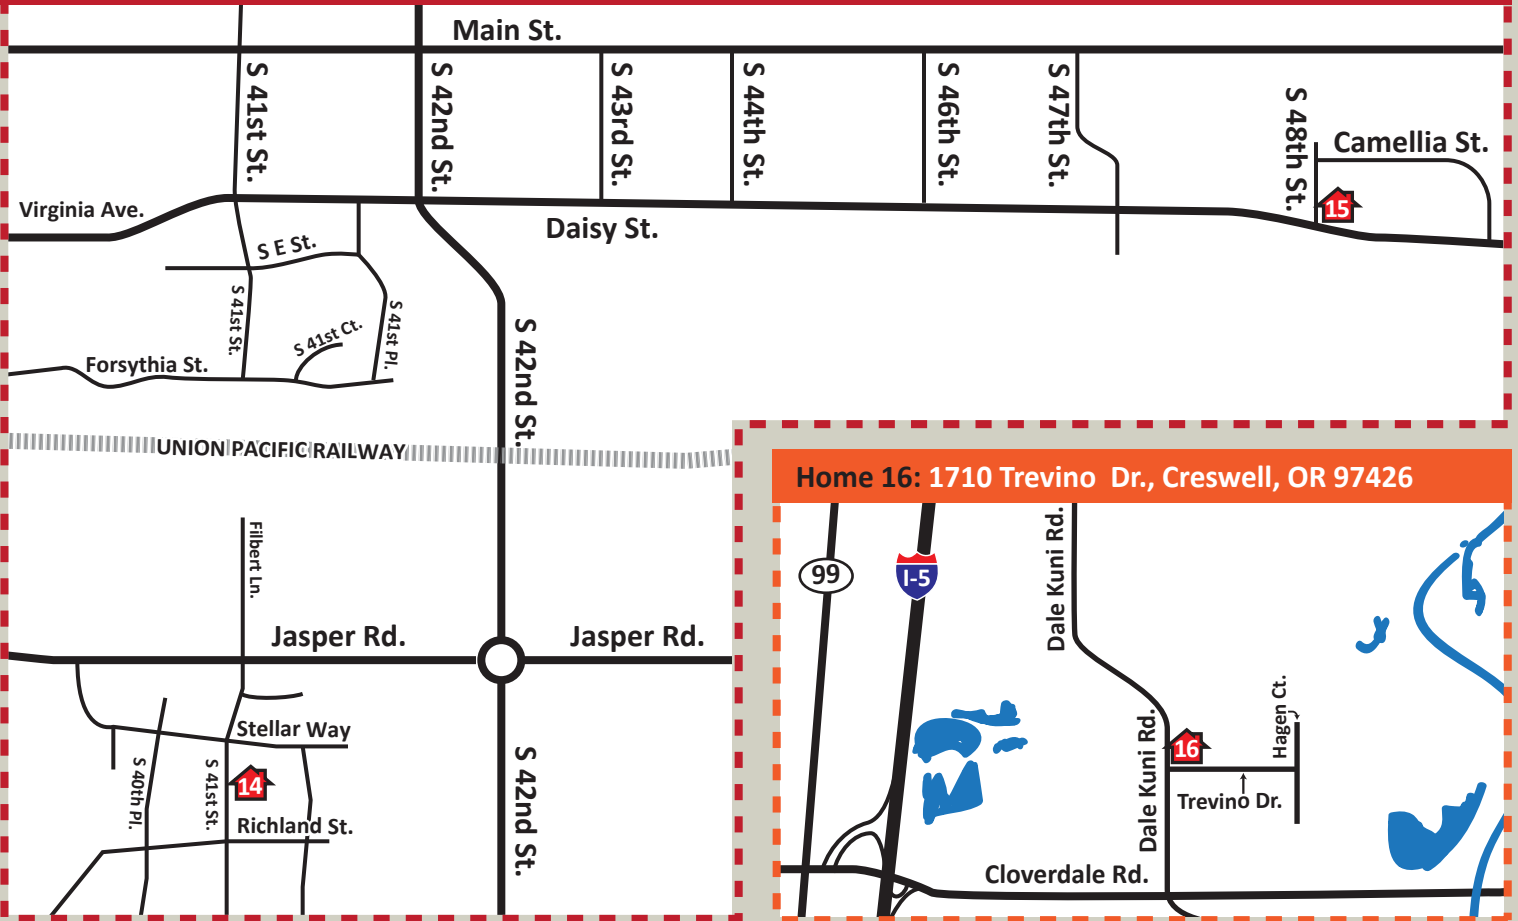

Home 14: 1157 S. 41st St., Springfield, OR 97478

Home 15: 511 S. 48th St., Springfield, OR 97478