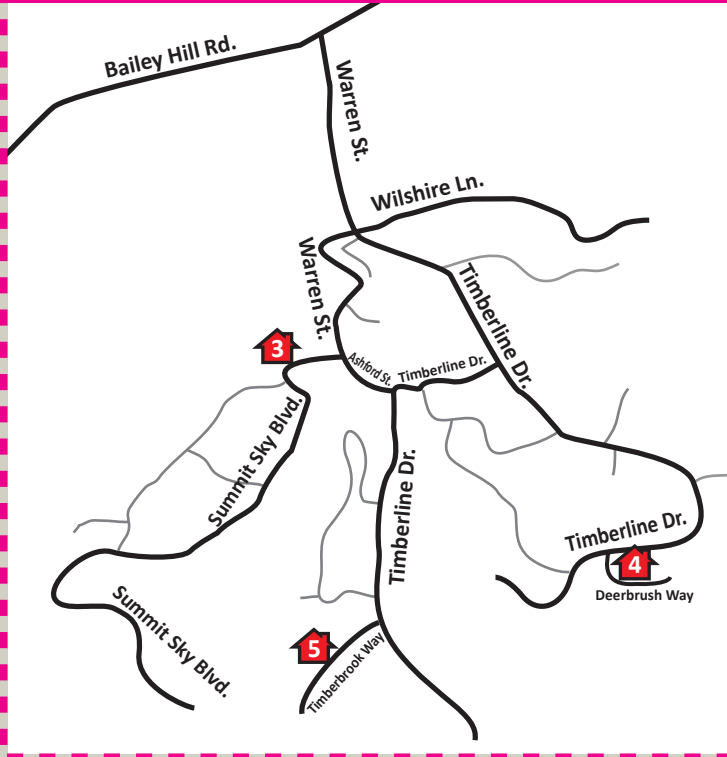

Home 1: 27113 Briggs Hill Rd., Eugene, OR 97405

Note:
3.2 miles from Bailey Hill/Lorane Hwy on Spencer Creek Rd., then turn left onto Briggs Hill house on right 3.4 mi down the road.

Home 2: 86388 Vineyard Hill Dr., Eugene, OR 97405

Note:
From Bailey Hill Rd, the home is approx 1.5 miles down Gimple Hill Rd. Enter at "the Vineyards" and follow the Tour of Homes signs.

Home 3: 2944 Summit Sky Blvd, Eugene, OR 97405

Home 4: 3037 Deerbrush Way, Eugene, OR 97405

Home 5: 3467 Timberbrook Way, Eugene, OR 97405

Home 6: 2421 McLean Blvd., Eugene, OR 97405

Home 7: 857 W. 35th Pl., Eugene, OR 97405

Home 8: 1534 Charnelton Alley, Eugene, OR 97401

Home 9: 1469 Piper Ln., Eugene, OR 97401

Home 10: 1430 Piper Ln., Eugene, OR 97401

Home 11: 1703 Victorian Way, Eugene, OR 97401

Home 12: 2705 Lord Byron Pl., Eugene, OR 97408

Home 13: 650 Nottingham Ave., Eugene, OR 97404

Home 14: 1157 S. 41st St., Springfield, OR 97478