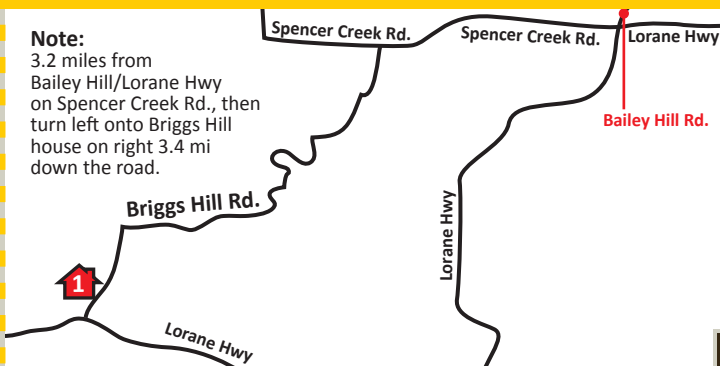

Home 1: 27113 Briggs Hill Rd., Eugene, OR 97405

Note:
3.2 miles from Bailey Hill/Lorane Hwy on Spencer Creek Rd., then turn left onto Briggs Hill house on right 3.4 mi down the road.

Home 2: 86388 Vineyard Hill Dr., Eugene, OR 97405

Note:
From Bailey Hill Rd, the home is approx 1.5 miles down Gimple Hill Rd. Enter at "the Vineyards" and follow the Tour of Homes signs.

Home 3: 2944 Summit Sky Blvd, Eugene, OR 97405

Home 4: 3037 Deerbrush Way, Eugene, OR 97405

Home 5: 3467 Timberbrook Way, Eugene, OR 97405

Home 6: 2421 McLean Blvd., Eugene, OR 97405

Home 7: 857 W. 35th Pl., Eugene, OR 97405

Home 8: 1534 Charnelton Alley, Eugene, OR 97401

Home 9: 1469 Piper Ln., Eugene, OR 97401

Home 10: 1430 Piper Ln., Eugene, OR 97401

Home 11: 1703 Victorian Way, Eugene, OR 97401

Home 12: 2705 Lord Byron Pl., Eugene, OR 97408

Home 13: 650 Nottingham Ave., Eugene, OR 97404

Home 14: 1157 S. 41st St., Springfield, OR 97478