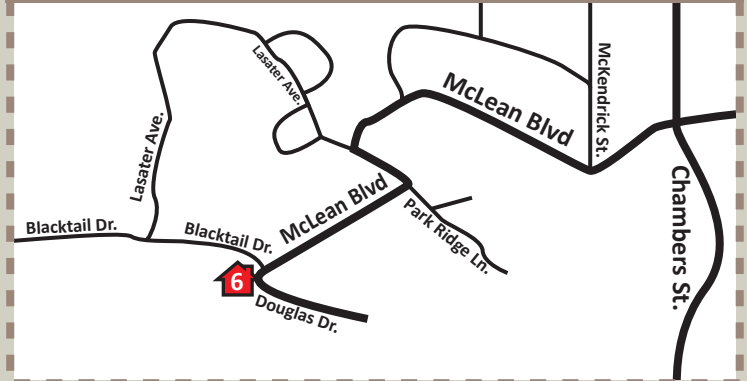

Home 1: 27113 Briggs Hill Rd., Eugene, OR 97405

Note:
3.2 miles from Bailey Hill/Lorane Hwy on Spencer Creek Rd., then turn left onto Briggs Hill house on right 3.4 mi down the road.

Home 2: 86388 Vineyard Hill Dr., Eugene, OR 97405

Note:
From Bailey Hill Rd, the home is approx 1.5 miles down Gimple Hill Rd. Enter at "the Vineyards" and follow the Tour of Homes signs.

Home 3: 2944 Summit Sky Blvd, Eugene, OR 97405

Home 4: 3037 Deerbrush Way, Eugene, OR 97405

Home 5: 3467 Timberbrook Way, Eugene, OR 97405

Home 6: 2421 McLean Blvd., Eugene, OR 97405

Home 7: 857 W. 35th Pl., Eugene, OR 97405

Home 8: 1534 Charnelton Alley, Eugene, OR 97401

Home 9: 1469 Piper Ln., Eugene, OR 97401

Home 10: 1430 Piper Ln., Eugene, OR 97401

Home 11: 1703 Victorian Way, Eugene, OR 97401

Home 12: 2705 Lord Byron Pl., Eugene, OR 97408

Home 13: 650 Nottingham Ave., Eugene, OR 97404

Home 14: 1157 S. 41st St., Springfield, OR 97478